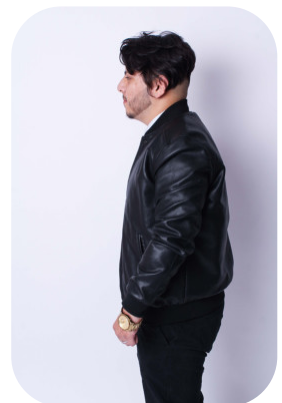

FM Akashdeep Singh Dhaliwal

Age: 21-24	Height: 5ft2inch	Eye Colour: Brown	Accent: London
Gender:M	Weight: 68kg	Waist: 38	Bust: 39
Location: London	Shoe Size: 7	Hips: 42	
Drives: No	Hair Color: Black		

Talents
COMMERCIAL MODELS, EXTRAS