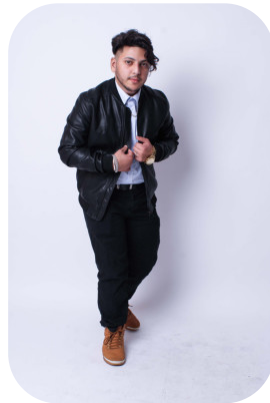

FM Akashdeep Singh Dhaliwal

Age: 21-24	Height: 5ft2inch	Eye Colour: Brown	Accent: London
Gender:M	Weight: 68kg	Waist: 38	Bust: 39
Location: London	Shoe Size: 7	Hips: 42	
Drives: No	Hair Color: Black		

Talents
COMMERCIAL MODELS, EXTRAS